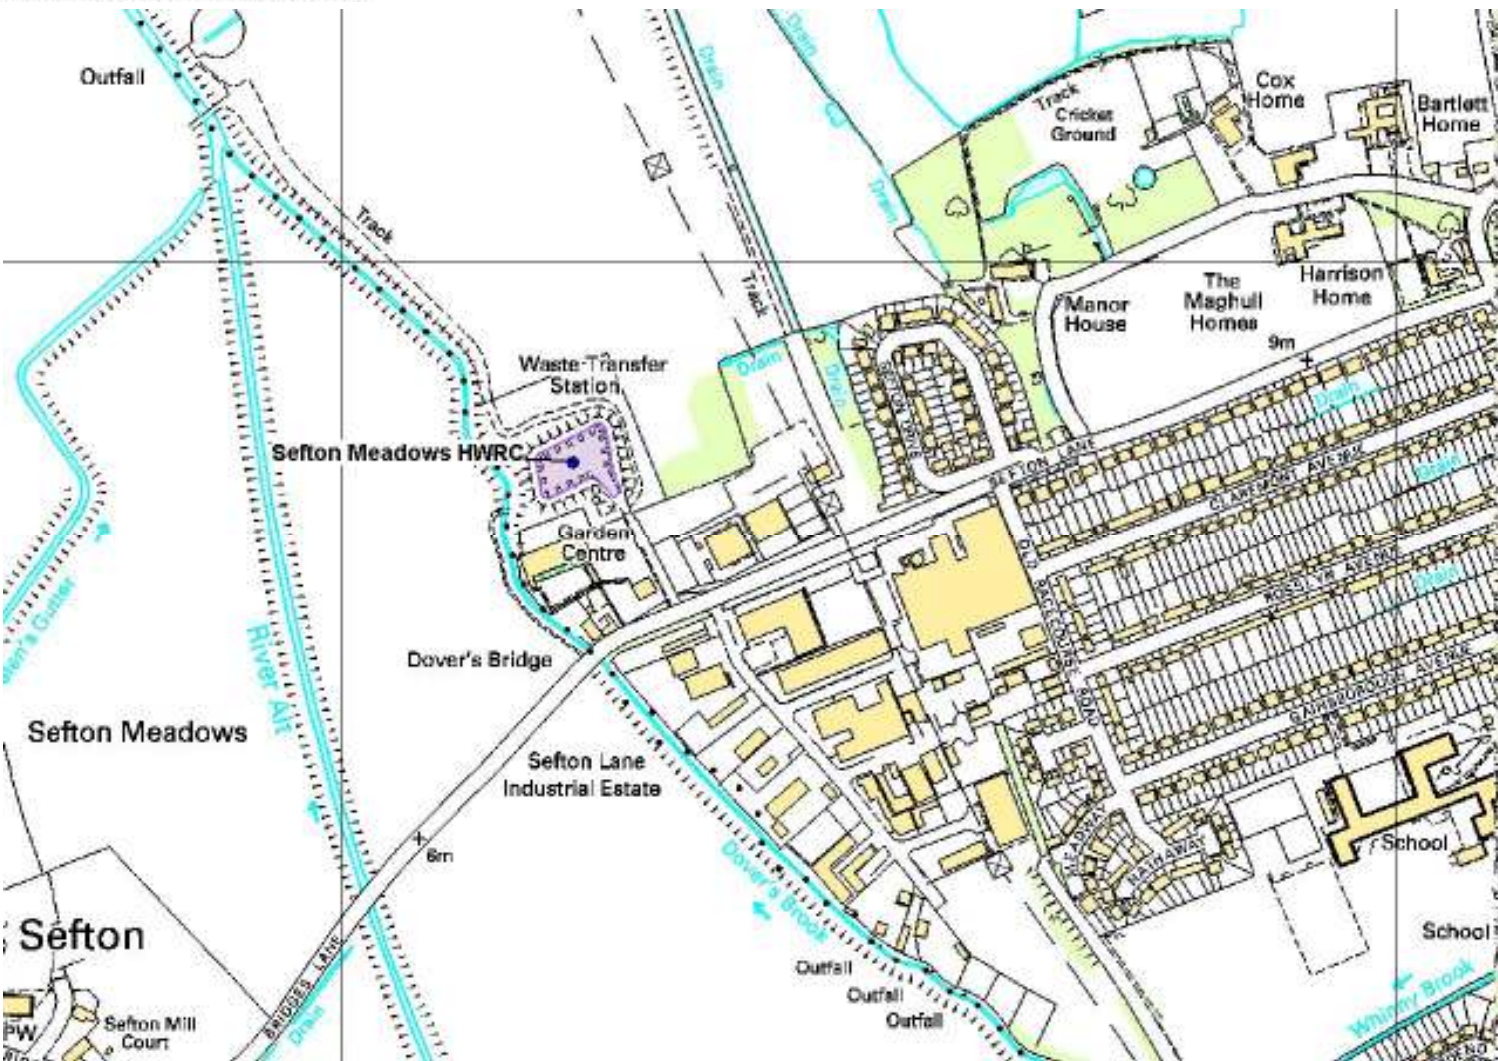

MERSEYSIDE WASTE DISPOSAL AUTHORITY

Sefton Meadows Household Waste Recycling Centre

Site Address: Sefton Meadows HWRC, Sefton Lane, Maghull, L31 8BX

Opening Times:
 1st April - 30th September:
 08.00 to 20.00 hours
 1st October - 31st March: 08.00
 to 17.00 hours