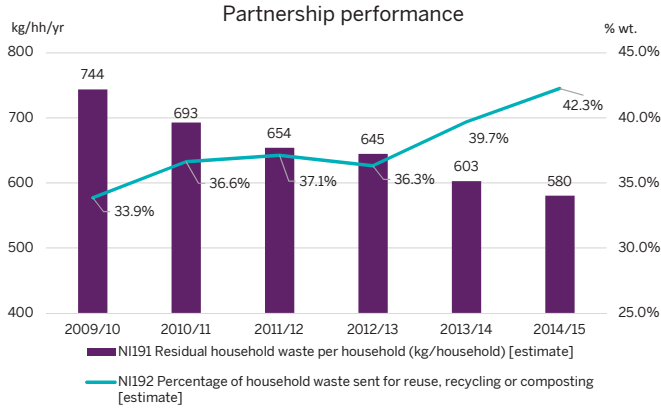

# Merseyside and Halton Waste Partnership

Number of households  
660,934 (2011)

● Acorn 1 ● Acorn 3 ● Acorn 4 ● Acorn 5