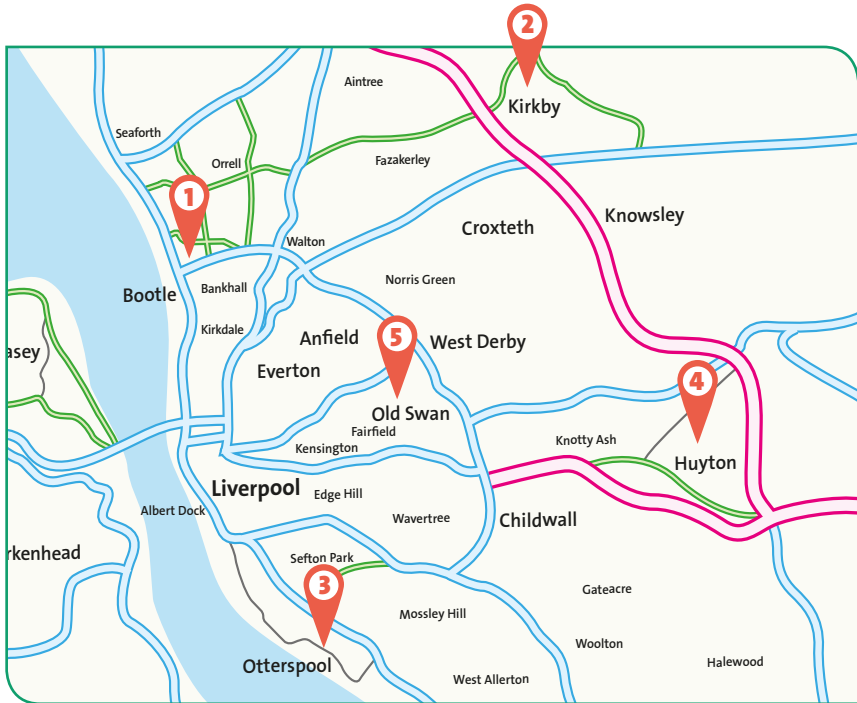

1. South Sefton

Irlam Road, Bootle,
Merseyside L20 4AE

2. Kirkby

Depot Road,
Kirkby L33 3AR

3. Otterspool

Jericho Lane, Aigburth,
Liverpool L17 5AR

4. Huyton

Wilson Road,
Huyton L36 6AD

5. Old Swan

Cheadle Avenue,
Old Swan L13 3AF

More centres can be found at:
www.merseysidewda.gov.uk
www.veolia.co.uk/merseyside-and-halton

 **recycle**
for Merseyside

Recycling is **closer** than you think

You can recycle the following materials at all nearby sites

	textiles		wood & timber		car batteries		fluorescent tubes
	cooking oil		plasterboard		tyres		small appliances
	carpet		hardcore & rubble		used engine oil		low energy bulbs
	discs		food tins & drink cans		Books		large appliances
	mattresses		scrap metal		cardboard		tvs & monitors
	hard plastics		garden waste		mixed paper		fridges & freezers
	plastic bottles		mixed glass bottles & jars		batteries		printer cartridges
	paint	From Saturday 16th September Otterspool Recycling Centre will no longer be accepting paint. You can now recycle paint at the Old Swan Recycling Centre.					