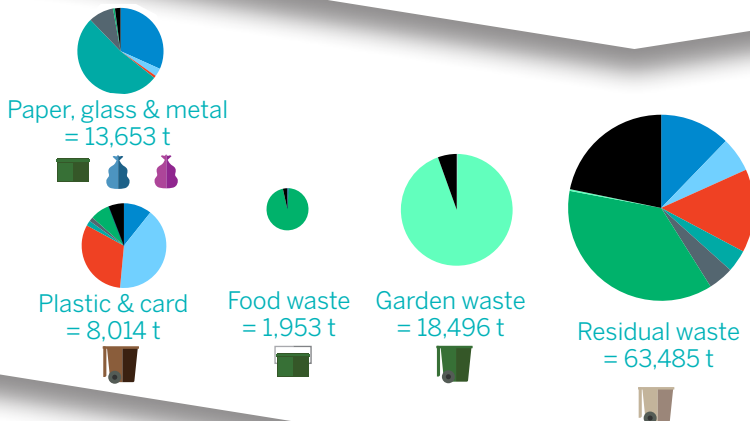

● Acorn 1 ● Acorn 3 ● Acorn 4 ● Acorn 5

Number of households
117,930 (2011)

Waste service

 Dry recycling	 Food waste	 Garden waste	 Residual waste
Weekly (box/bags) Fortnightly (bin)	Weekly	3 Weekly	Fortnightly
	 Opt in	 No collection Nov - Feb	

Collection frequency

Materials collected

Sample Information

Res.	173 samples	2.5t
Rec.	274 samples	1.7t
Garden	76 samples	1.1t
Food	45 samples	0.1t
	4 samples	failed QA check

Key
 Paper
 Card
 Plastic
 Glass
 Metals
 Food
 Garden
 Other

All kerbside waste

Capture rates for recyclable materials by waste service

Key	Recyclable paper	Recyclable card	Recyclable plastic	Recyclable glass	Recyclable metals	Food	Garden	Other
Residual	47%	49%	56%	24%	62%	90%	1%	77%
Plastic & card	8%	45%	44%	2%	3%	2%	0%	5%
Paper, glass & metal	45%	6%	1%	75%	34%	0%	0%	2%
Garden	0%	0%	0%	0%	0%	0%	99%	15%
Food	0%	0%	0%	0%	0%	0%	7%	0%