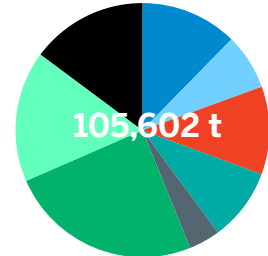

● Acorn 1 ● Acorn 3 ● Acorn 4 ● Acorn 5

Number of households
117,930 (2011)

Waste service

 Dry recycling	 Food waste	 Garden waste	 Residual waste
Weekly (box/bags) Fortnightly (bin)	Weekly	3 Weekly	Fortnightly
	 Opt in	 No collection Nov - Feb	

Collection frequency

Materials collected

Sample Information

Res.	173 samples	2.5t
Rec.	274 samples	1.7t
Garden	76 samples	1.1t
Food	45 samples	0.1t
	4 samples	failed QA check

Key
 Paper
 Card
 Plastic
 Glass
 Metals
 Food
 Garden
 Other

All kerbside waste

Capture rates for recyclable materials by waste service

Key	Recyclable paper	Recyclable card	Recyclable plastic	Recyclable glass	Recyclable metals	Food	Garden	Other
Residual	47%	49%	56%	24%	62%	90%	1%	77%
Plastic & card	8%	45%	44%	2%	3%	2%	0%	5%
Paper, glass & metal	45%	6%	1%	75%	34%	0%	0%	2%
Garden	0%	0%	0%	0%	0%	0%	99%	15%
Food	0%	0%	0%	0%	0%	0%	7%	0%