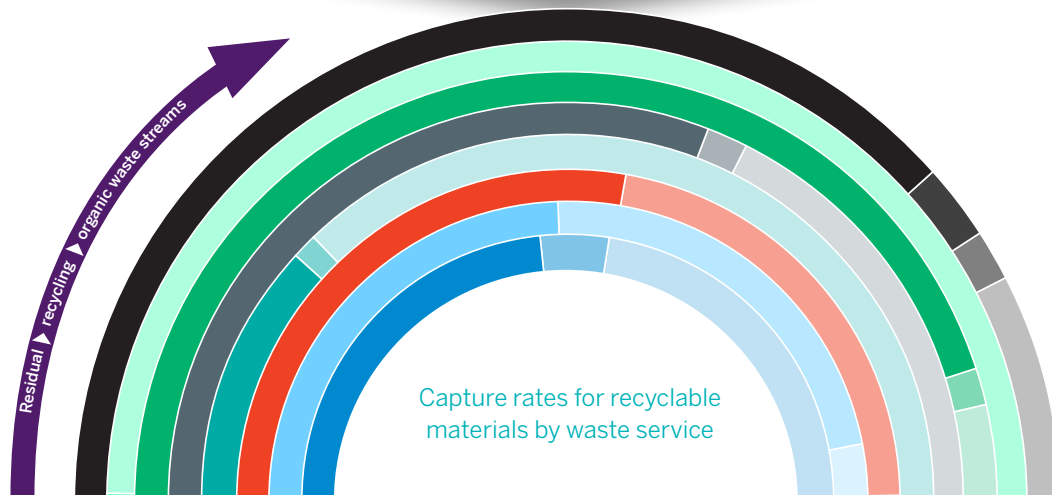

Collection frequency

Materials collected

Sample Information

Res.	173 samples	2.5t
Rec.	274 samples	1.7t
Garden	76 samples	1.1t
Food	45 samples	0.1t
	4 samples	failed QA check

Key
 Paper
 Card
 Plastic
 Glass
 Metals
 Food
 Garden
 Other

All kerbside waste

Capture rates for recyclable materials by waste service

Key	Recyclable paper	Recyclable card	Recyclable plastic	Recyclable glass	Recyclable metals	Food	Garden	Other
Residual	47%	49%	56%	24%	62%	90%	1%	77%
Plastic & card	8%	45%	44%	2%	3%	2%	0%	5%
Paper, glass & metal	45%	6%	1%	75%	34%	0%	0%	2%
Garden	0%	0%	0%	0%	0%	0%	99%	15%
Food	0%	0%	0%	0%	0%	0%	7%	0%