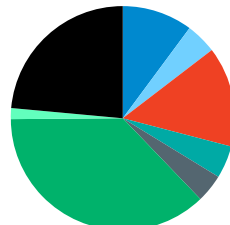

Key
Paper
Card
Plastic
Glass
Metals
Food
Garden
Other

Dry recycling
= 12,283 t

Garden waste
= 7,330 t