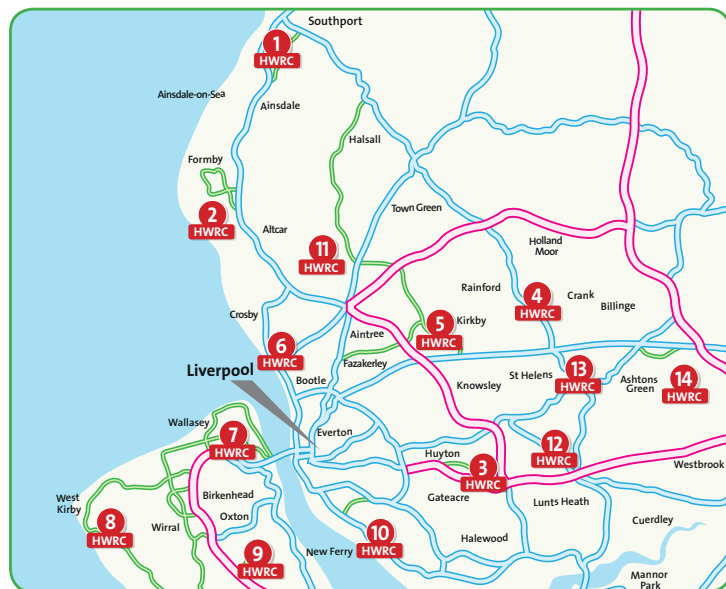

Your Recycling Centres across Merseyside

As a Merseyside householder you can use any of the 14 Household Waste Recycling Centres in Merseyside.

- | | | |
|---------------------|--------------------------|-------------------------------|
| 1 Southport PR9 7RG | 6 South Sefton L20 4AE | 11 Sefton Meadows L31 8BX |
| 2 Formby L37 8EG | 7 Bidston CH41 1EB | 12 Rainhill L35 4NX |
| 3 Huyton L36 6AD | 8 West Kirkby CH48 5HR | 13 Ravenhead WA9 5EA |
| 4 Rainford WA11 8EY | 9 Clatterbridge CH63 4JZ | 14 Newton-le-Willows WA12 8DN |
| 5 Kirkby L33 3AR | 10 Otterspool L17 5AR | |

Recycling is closer than you think!

There are 14 Household Waste Recycling Centres in Merseyside. Liverpool residents can use any of them.

Scan the QR code for details

Your local Household Waste Recycling Centres

Did you know as a Liverpool resident you can use any of the Household Waste Recycling Centres in Merseyside?

The four nearest to you are:

South Sefton

Irlam Road, Bootle, Merseyside L20 4AE

Kirkby

Depot Road, Kirkby L33 3AR

Otterspool

Jericho Lane, Aigburth, Liverpool L17 5AR

Huyton

Wilson Road, Huyton L36 6AD

Opening times

1st April - 30th September: 8am - 8pm

1st October - 31st March: 8am - 5pm

What can I recycle?