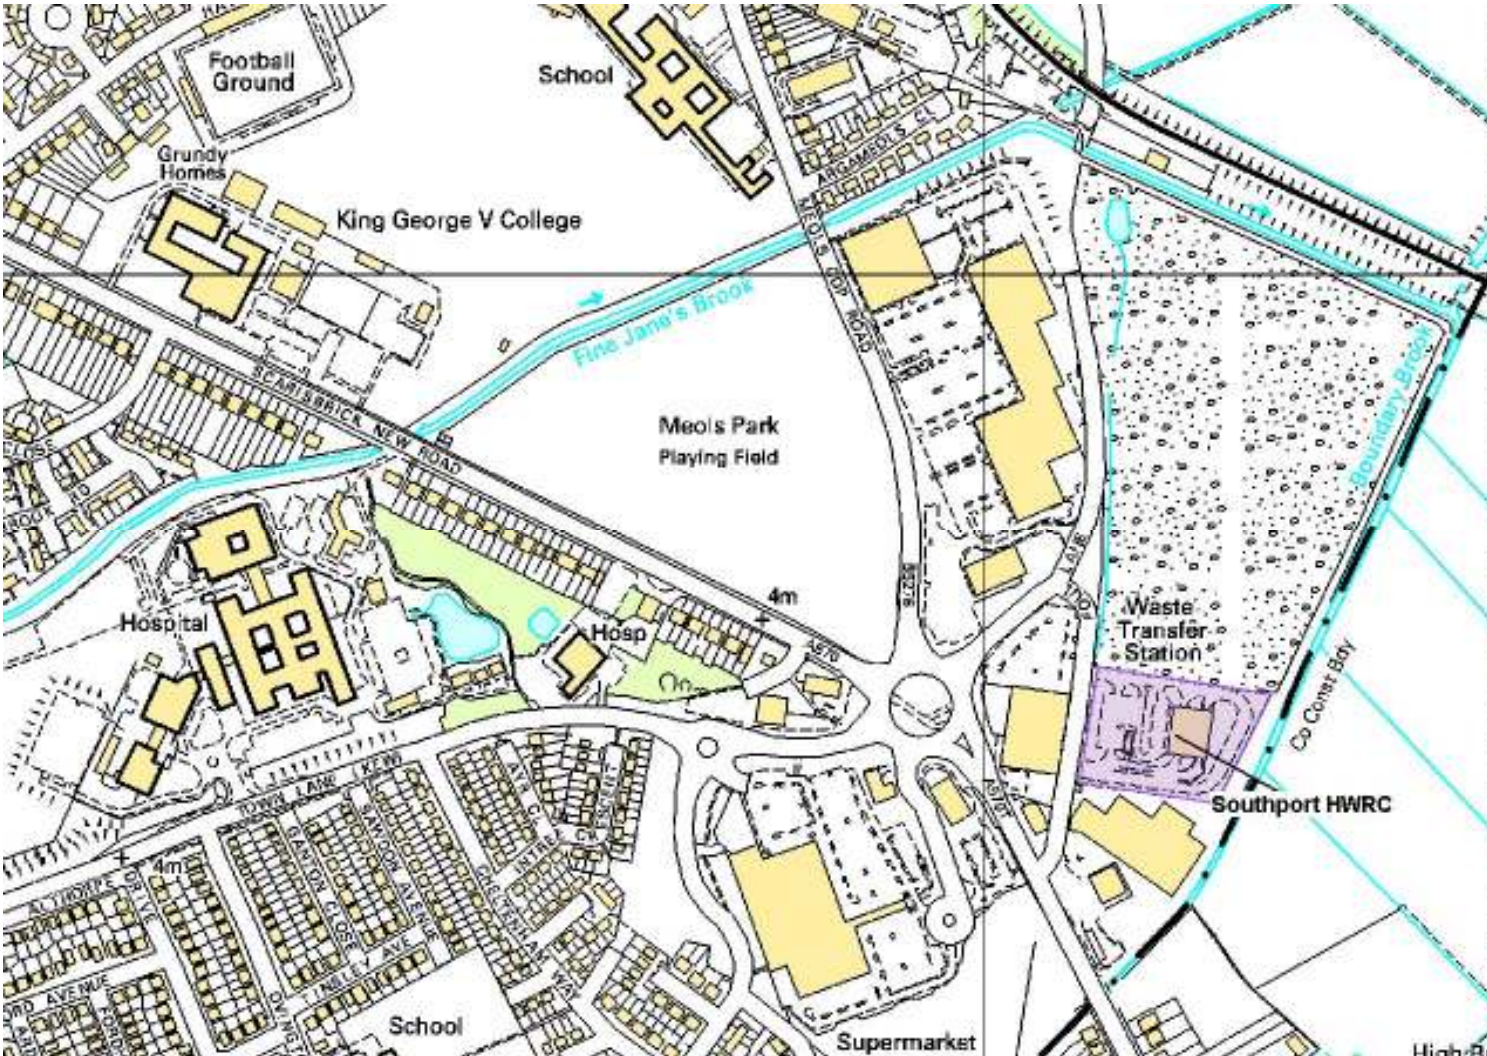

# Southport Household Waste Recycling Centre

Site Address: Southport HWRC, Foul Lane, Southport, PR8 5LA

MERSEYSIDE WASTE DISPOSAL AUTHORITY

**Opening Times:**  
 1st April - 30th September:  
 08.00 to 20.00 hours  
 1st October - 31st March: 08.00  
 to 17.00 hours

### Key

Household Waste Recycling Centre