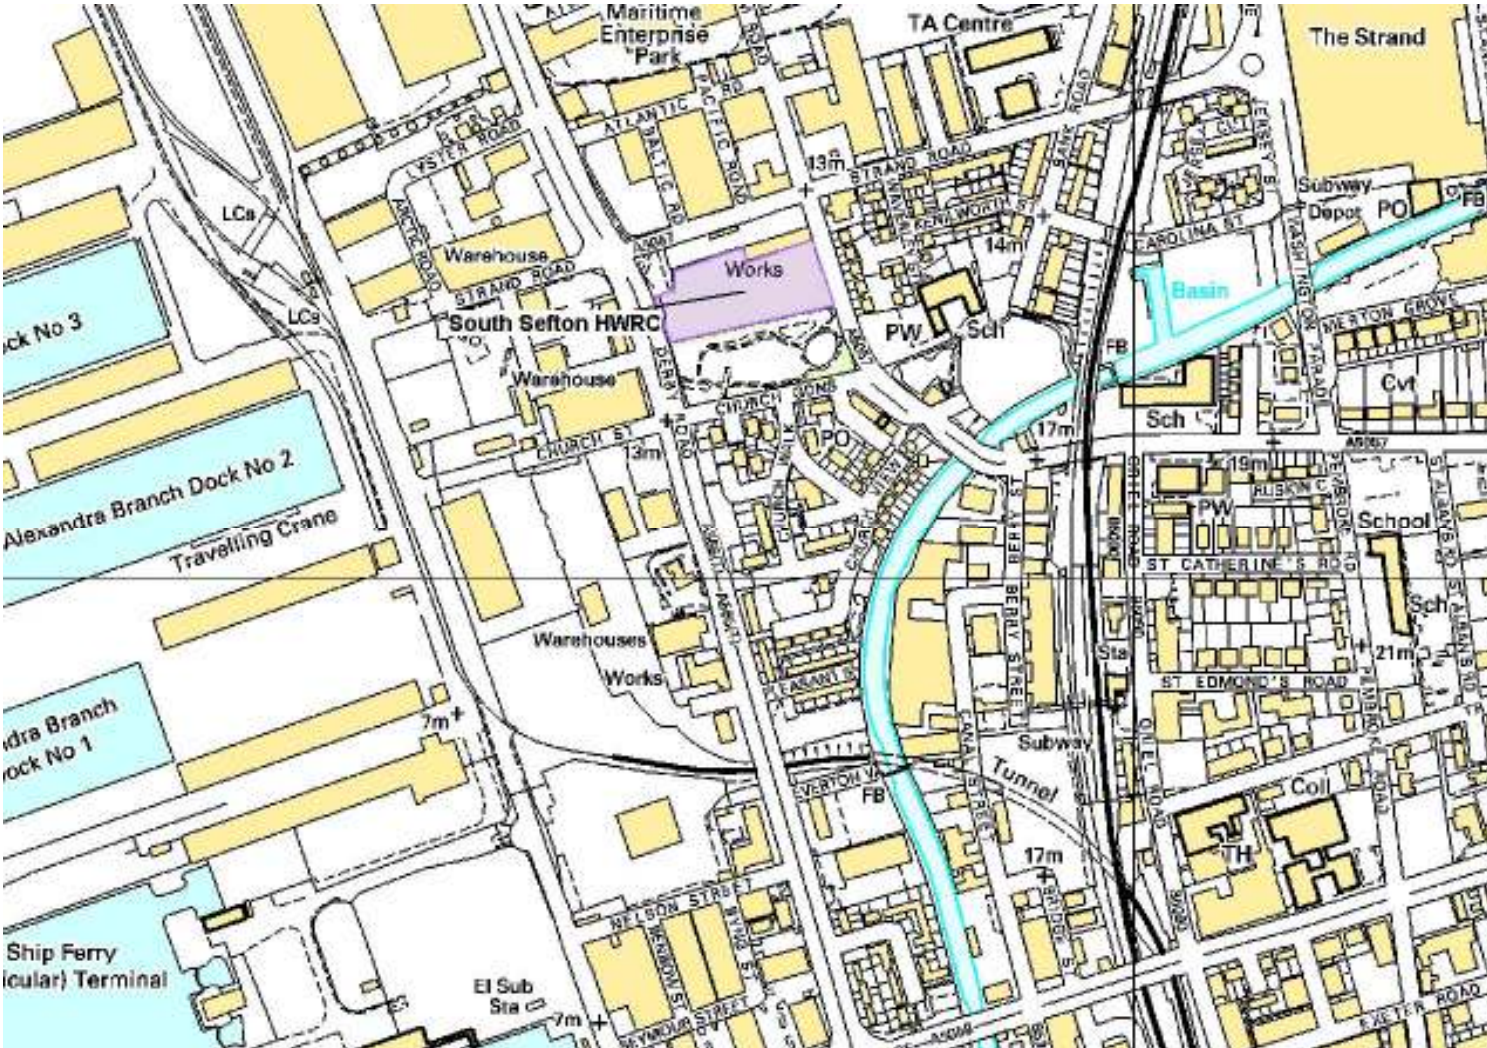

MERSEYSIDE WASTE DISPOSAL AUTHORITY

South Sefton Household Waste Recycling Centre

Site Address: South Sefton Recycling Park, Irlam Road, Bootle, L20 4AE

Opening Times:
 1st April - 30th September:
 08.00 to 20.00 hours
 1st October - 31st March: 08.00
 to 17.00 hours