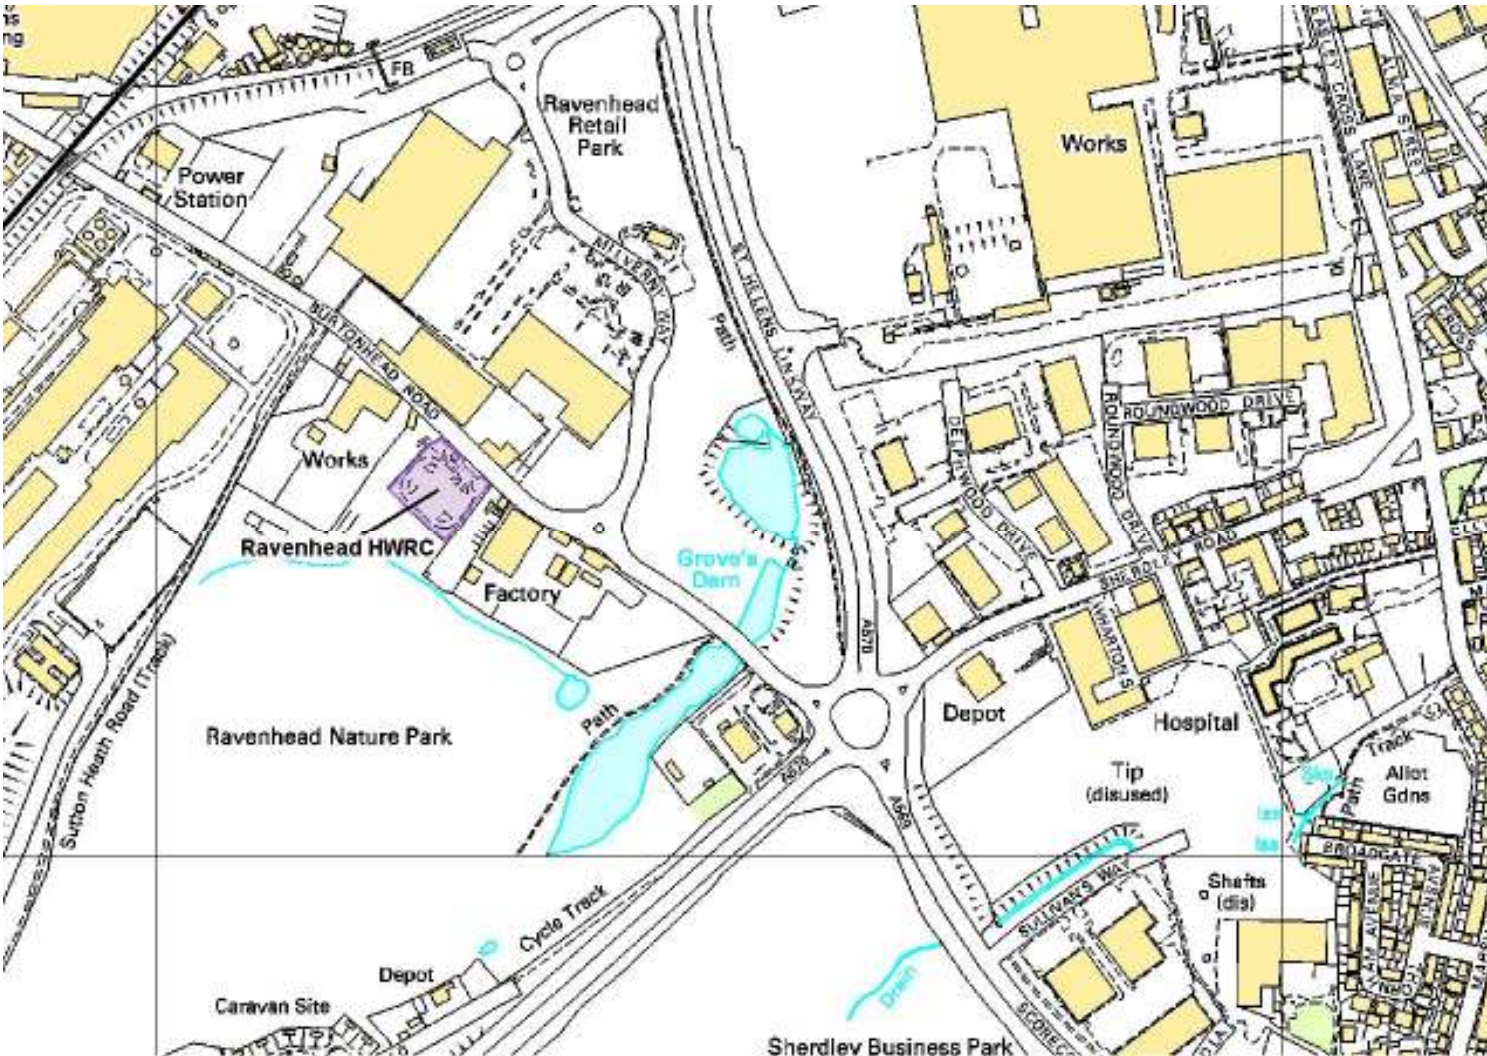

Ravenhead Household Waste Recycling Centre

Site Address: Ravenhead HWRC, Burtonhead Road, Ravenhead, St Helens, WA9 5EA.

Opening Times:
1st April - 30th September:
08.00 to 20.00 hours
1st October - 31st March: 08.00
to 17.00 hours

MERSEYSIDE WASTE DISPOSAL AUTHORITY