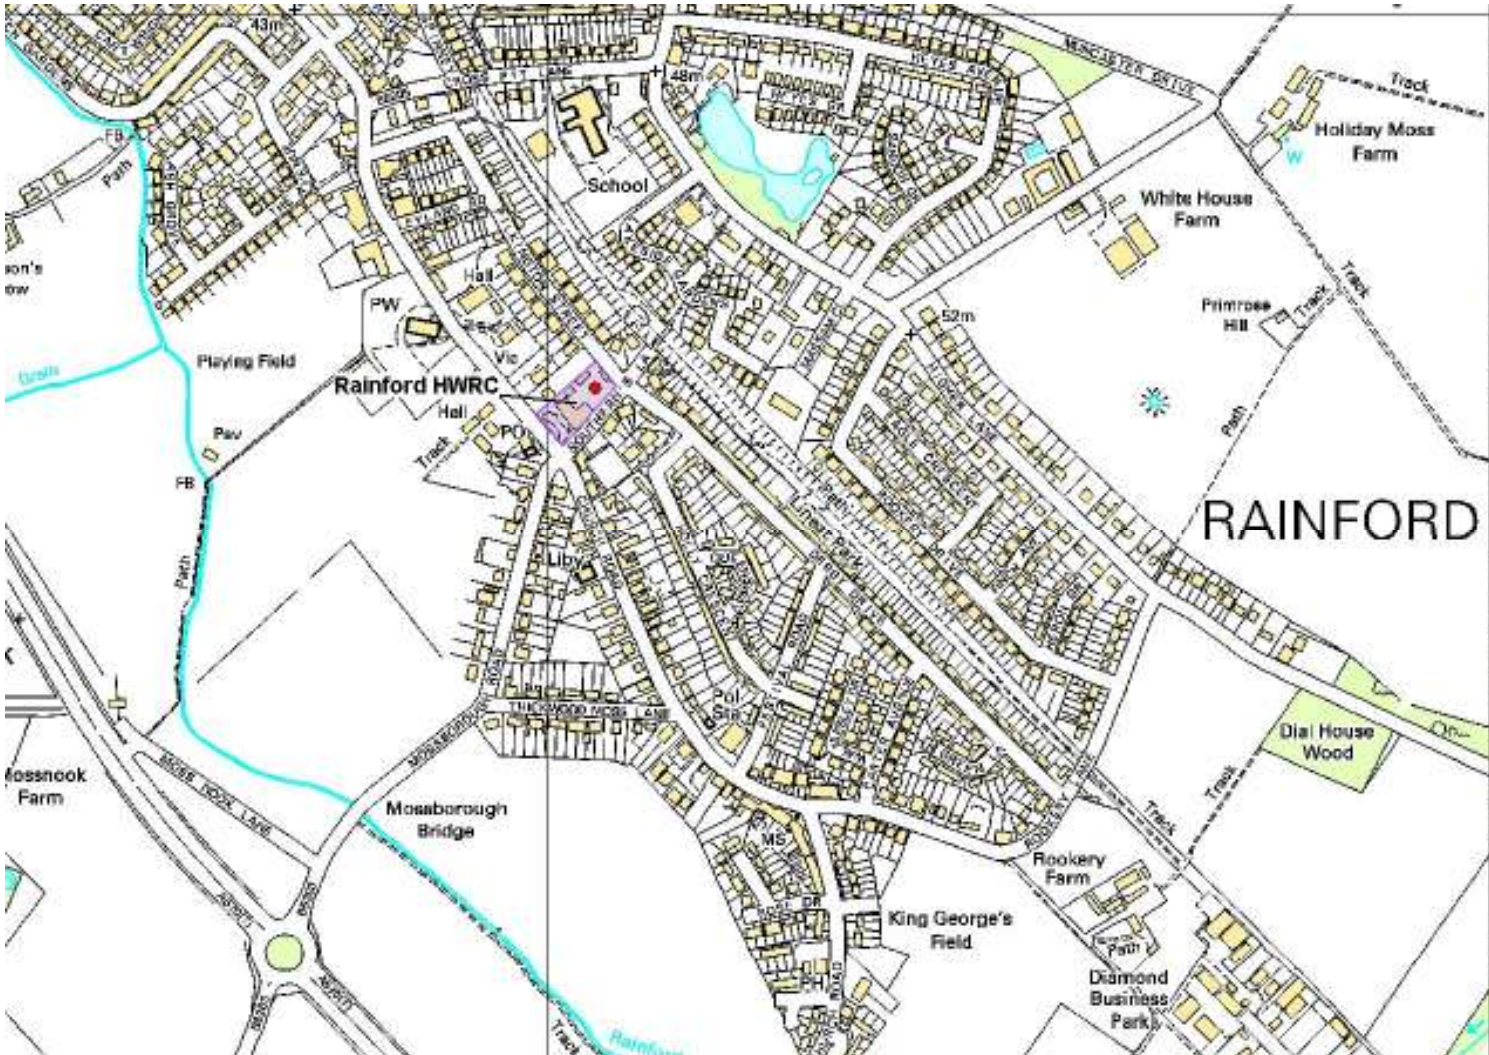

Rainford Household Waste Recycling Centre

Site Address: Rainford HWRC, Southern's Lane, Rainford, St Helens, WA11 8EY.

Opening Times:
1st April - 30th September:
08.00 to 20.00 hours
1st October - 31st March: 09.00
to 17.00 hours

MERSEYSIDE WASTE DISPOSAL AUTHORITY