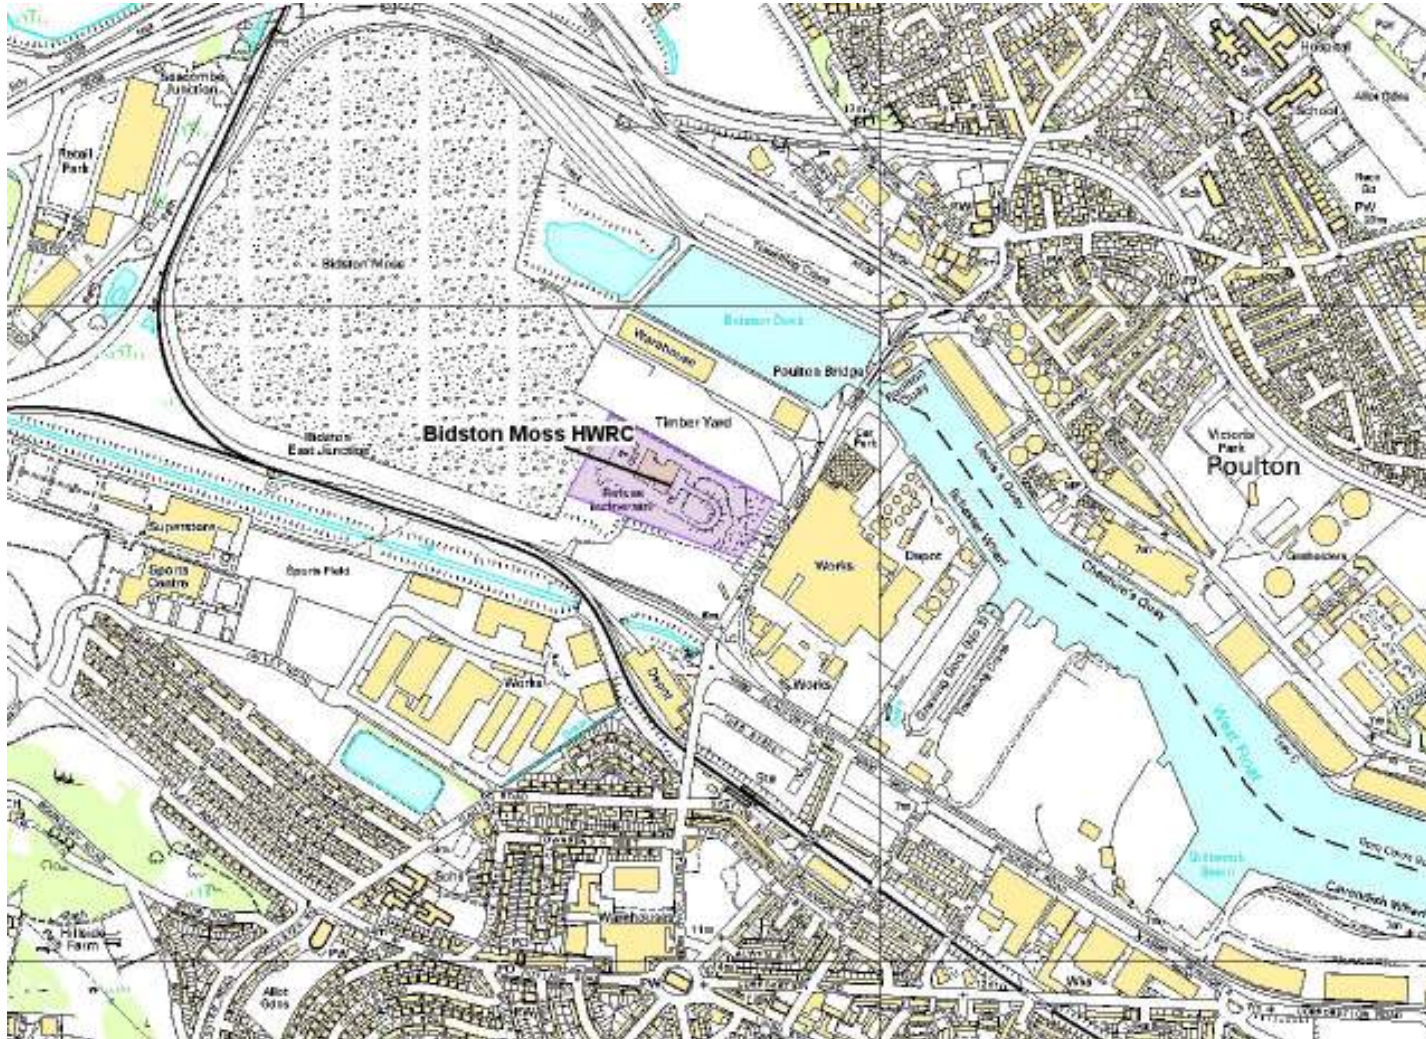

# Bidston Moss Household Waste Recycling Centre

Site Address: Bidston, Wallasey Bridge Road, Wallasey, Wirral, CH41 1EB.

**Opening Times:**  
 1st April - 30th September:  
 08.00 to 20.00 hours  
 1st October - 31st March: 08.00  
 to 17.00 hours